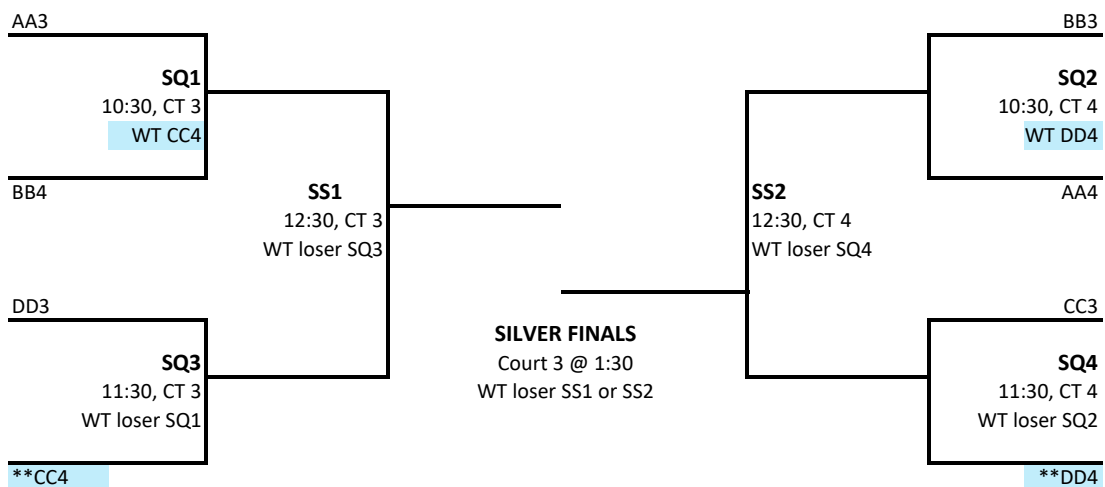

2018 GREAT NOREASTER 14s PLAYOFFS

Work Team (WT) rules: All losing teams are expected to stay and work on the same court unless otherwise noted. If two teams are available to work, see the site tournament director for clarification. Do not leave until you have checked your work team obligations.

WT = WORK TEAM

**WORK BEFORE PLAY

Gold Division, Courts 1 & 2 Mekeel Christian Academy

WT = WORK TEAM

**WORK BEFORE PLAY

Silver Division, Courts 3 & 4 SCHENECTADY HS

2018 GREAT NOREASTER 14s PLAYOFFS

Work Team (WT) rules: All losing teams are expected to stay and work on the same court unless otherwise noted. If two teams are available to work, see the site tournament director for clarification. Do not leave until you have checked your work team obligations.

WT = Work Team

**** WORK BEFORE PLAY**

Bronze Division, Courts 5 & 6 Schenectady HS & Schenectady YMCA

WT = Work Team

**** WORK BEFORE PLAY**

Diamond Division, Courts 6 & 7 Schenectady YMCA

2018 GREAT NOREASTER 15s PLAYOFFS