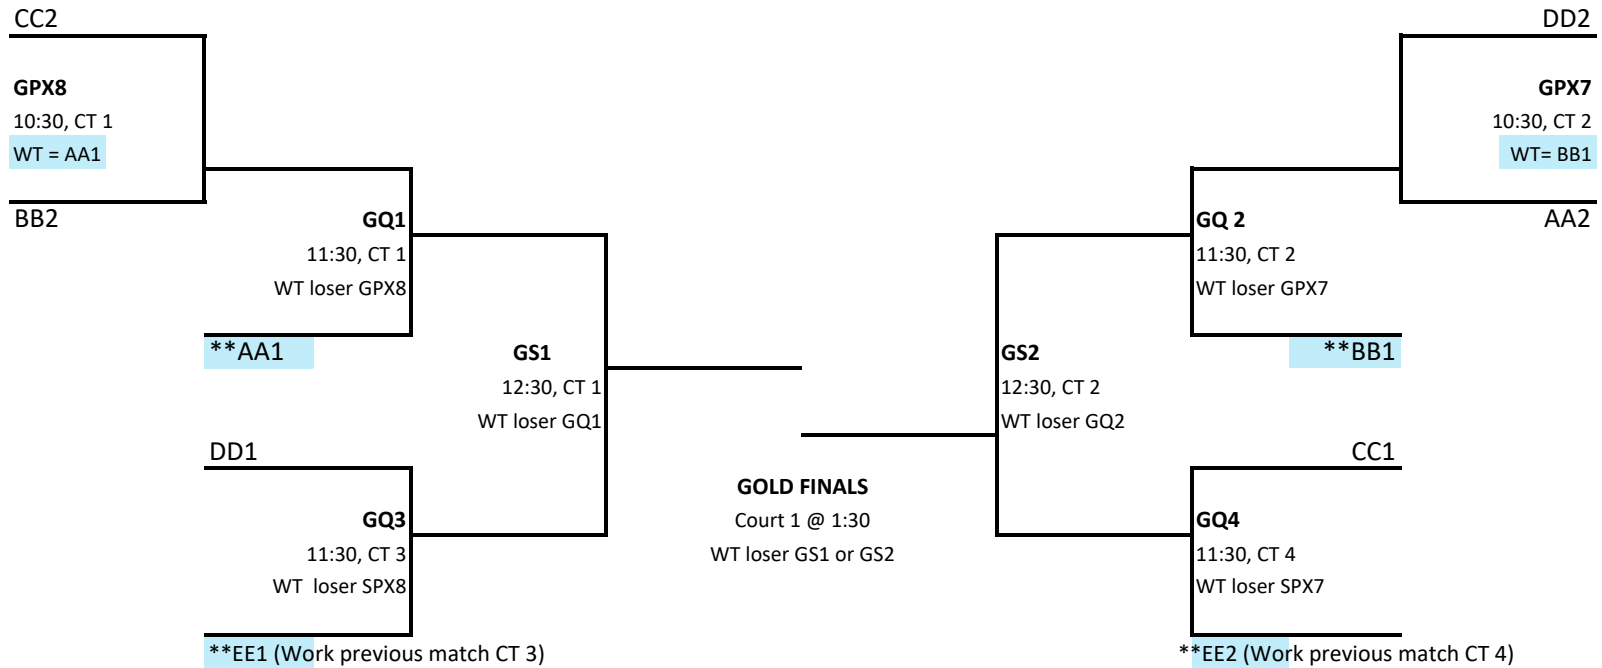

Bronze Division, Courts 4 & 5 Saratoga Recreation Center & Gavin Park

WT = WORK TEAM

****WORK BEFORE PLAY**

loser of BQ1 stays to work next match on Ct 5

Diamond Division, Courts 5 & 6 Gavin Park

WT = WORK TEAM

****WORK BEFORE PLAY**

2018 GREAT NOREASTER 18s PLAYOFFS

Work Team (WT) rules: All losing teams are expected to stay and work on the same court unless otherwise noted. If two teams are available to work, see the site tournament director for clarification. Do not leave until you have checked your work team obligations.

**18s Gold Division
Courts 1, 2, 3 & 4**

WT = WORK TEAM

****WORK BEFORE PLAY**

loser GQ3 works match BS1, CT 3

loser GQ4 works match BS2, CT 4

2018 GREAT NOREASTER 18s PLAYOFFS

Work Team (WT) rules: All losing teams are expected to stay and work on the same court unless otherwise noted. If two teams are available to work, see the site tournament director for clarification. Do not leave until you have checked your work team obligations.

18s Silver Division Courts 3,4,5 & 6

WT = WORK TEAM

**WORK BEFORE PLAY

losers work next match same court

2018 GREAT NOREASTER 18s PLAYOFFS

Work Team (WT) rules: All losing teams are expected to stay and work on the same court unless otherwise noted. If two teams are available to work, see the site tournament director for clarification. Do not leave until you have checked your work team obligations.