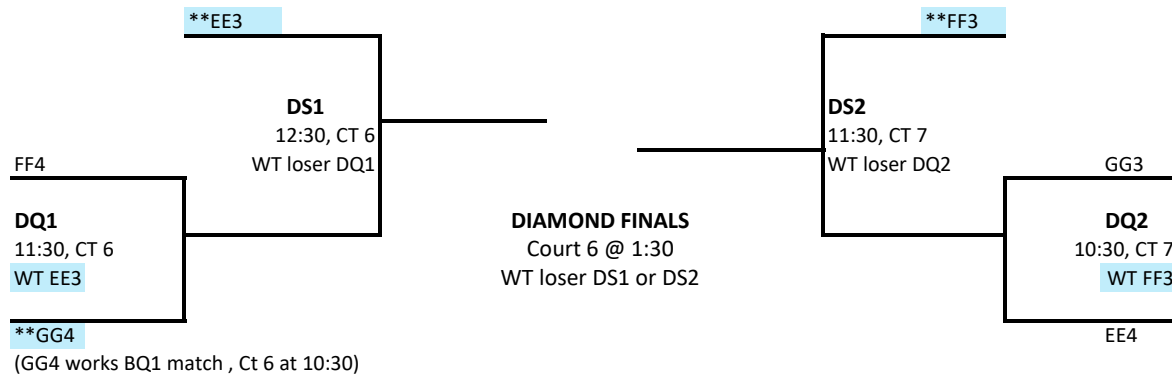

WT = WORK TEAM

**WORK BEFORE PLAY

Gold Division, Courts 1 & 2 Mekeel Christian Academy

WT = WORK TEAM

**WORK BEFORE PLAY

Silver Division, Courts 3 & 4 SCHENECTADY HS

2018 GREAT NOREASTER 14s PLAYOFFS

Work Team (WT) rules: All losing teams are expected to stay and work on the same court unless otherwise noted. If two teams are available to work, see the site tournament director for clarification. Do not leave until you have checked your work team obligations.

WT = Work Team

**** WORK BEFORE PLAY**

Bronze Division, Courts 5 & 6 Schenectady HS & Schenectady YMCA

WT = Work Team

**** WORK BEFORE PLAY**

Diamond Division, Courts 6 & 7 Schenectady YMCA

2018 GREAT NOREASTER 15s PLAYOFFS

WT = WORK TEAM

****WORK BEFORE PLAY**

Gold Division, Courts 1 & 2 Saratoga Recreation Center

WT = WORK TEAM

****WORK BEFORE PLAY**

Silver Division, Courts 2 & 3 Saratoga Recreation Center

2018 GREAT NOREASTER 15s PLAYOFFS