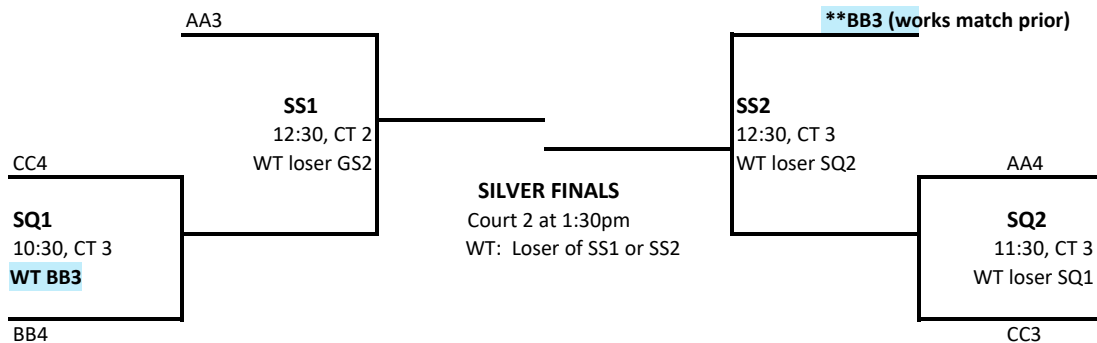

WT = WORK TEAM

****WORK BEFORE PLAY**

Gold Division, Courts 1 & 2 Saratoga Recreation Center

WT = WORK TEAM

****WORK BEFORE PLAY**

Silver Division, Courts 2 & 3 Saratoga Recreation Center

2018 GREAT NOREASTER 15s PLAYOFFS