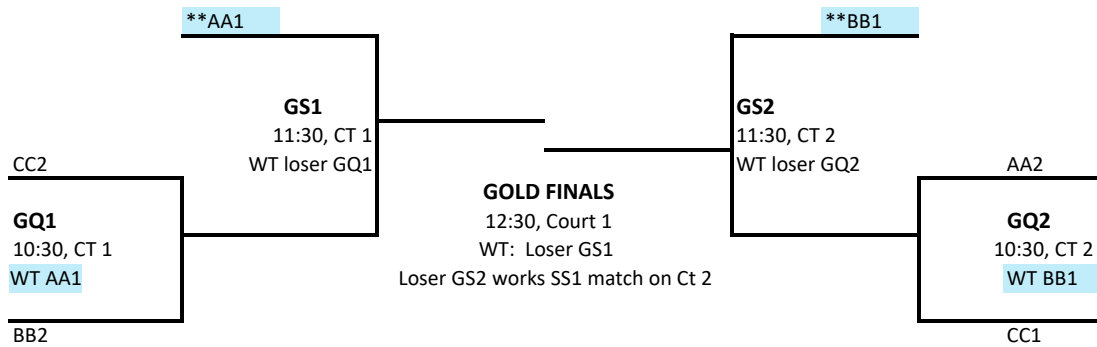

WT = WORK TEAM

**WORK BEFORE PLAY

Gold Division, Courts 1 & 2 Mekeel Christian Academy

WT = WORK TEAM

**WORK BEFORE PLAY

Silver Division, Courts 3 & 4 SCHENECTADY HS

2018 GREAT NOREASTER 14s PLAYOFFS

Work Team (WT) rules: All losing teams are expected to stay and work on the same court unless otherwise noted. If two teams are available to work, see the site tournament director for clarification. Do not leave until you have checked your work team obligations.

WT = Work Team

**** WORK BEFORE PLAY**

Bronze Division, Courts 5 & 6 Schenectady HS & Schenectady YMCA

WT = Work Team

**** WORK BEFORE PLAY**

Diamond Division, Courts 6 & 7 Schenectady YMCA

2018 GREAT NOREASTER 15s PLAYOFFS

WT = WORK TEAM

****WORK BEFORE PLAY**

Gold Division, Courts 1 & 2 Saratoga Recreation Center

WT = WORK TEAM

****WORK BEFORE PLAY**

Silver Division, Courts 2 & 3 Saratoga Recreation Center

2018 GREAT NOREASTER 15s PLAYOFFS