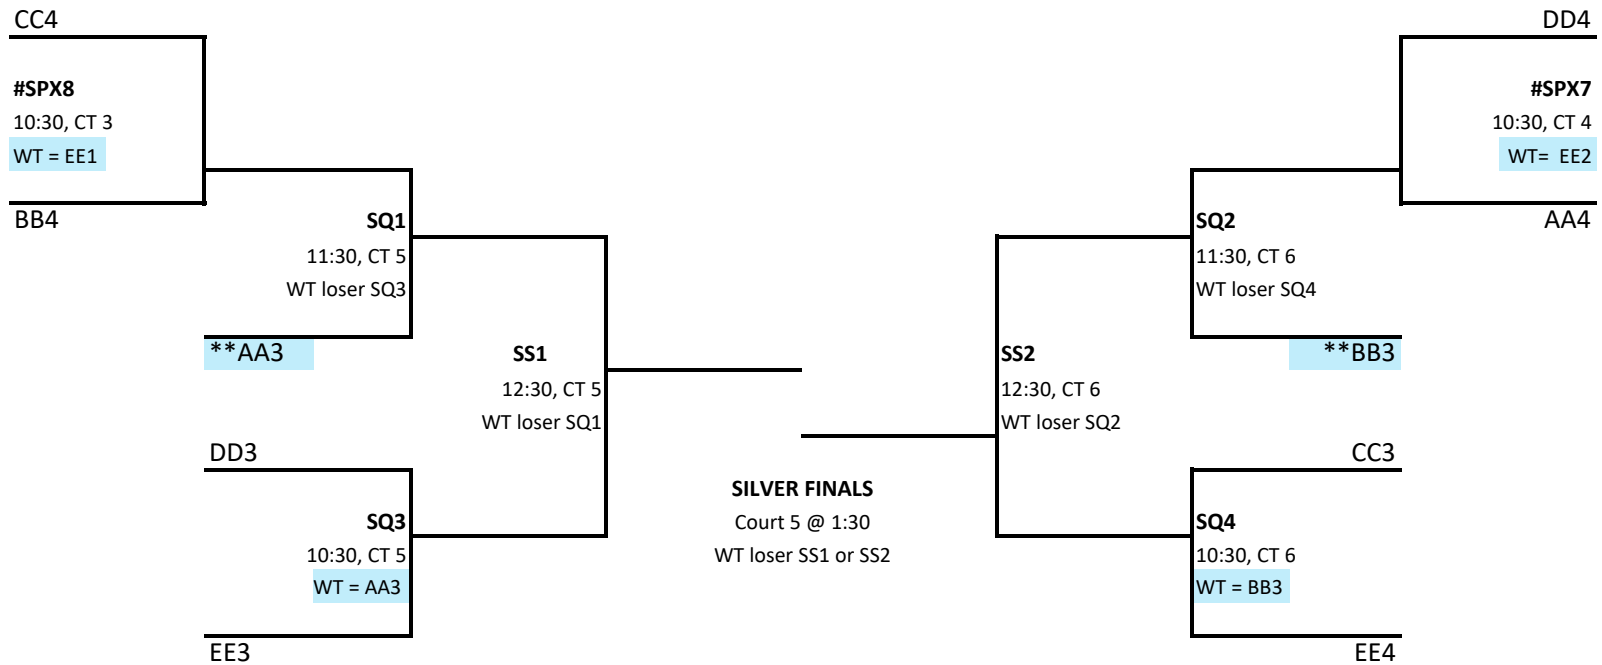

**18s Gold Division
Courts 1, 2, 3 & 4**

WT = WORK TEAM

****WORK BEFORE PLAY**

loser GQ3 works match BS1, CT 3

loser GQ4 works match BS2, CT 4

2018 GREAT NOREASTER 18s PLAYOFFS

Work Team (WT) rules: All losing teams are expected to stay and work on the same court unless otherwise noted. If two teams are available to work, see the site tournament director for clarification. Do not leave until you have checked your work team obligations.

18s Silver Division Courts 3,4,5 & 6

WT = WORK TEAM

**WORK BEFORE PLAY

losers work next match same court

2018 GREAT NOREASTER 18s PLAYOFFS

Work Team (WT) rules: All losing teams are expected to stay and work on the same court unless otherwise noted. If two teams are available to work, see the site tournament director for clarification. Do not leave until you have checked your work team obligations.