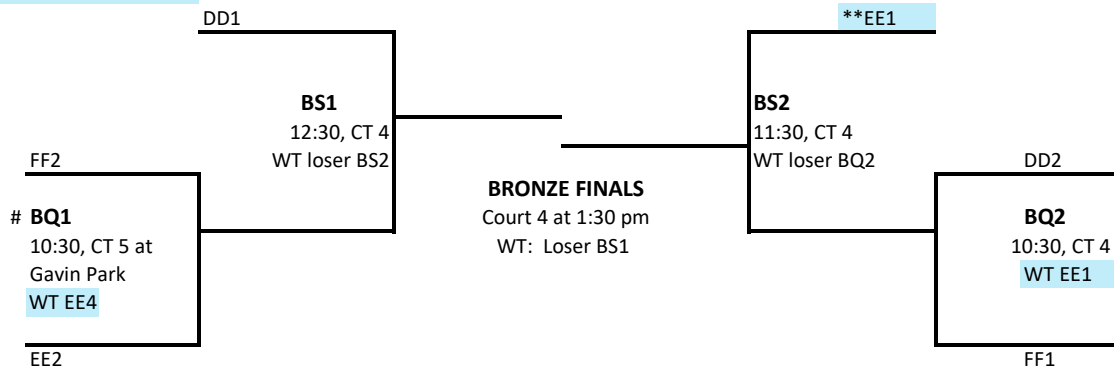

2018 GREAT NOREASTER 15s PLAYOFFS

March 10th & 11th

Work Team (WT) rules: All losing teams are expected to stay and work on the same court unless otherwise noted. If two teams are available to work, see the site tournament director for clarification. Do not leave until you have checked your work team obligations.

Bronze Division, Courts 4 & 5 Saratoga Recreation Center & Gavin Park

WT = WORK TEAM

**WORK BEFORE PLAY