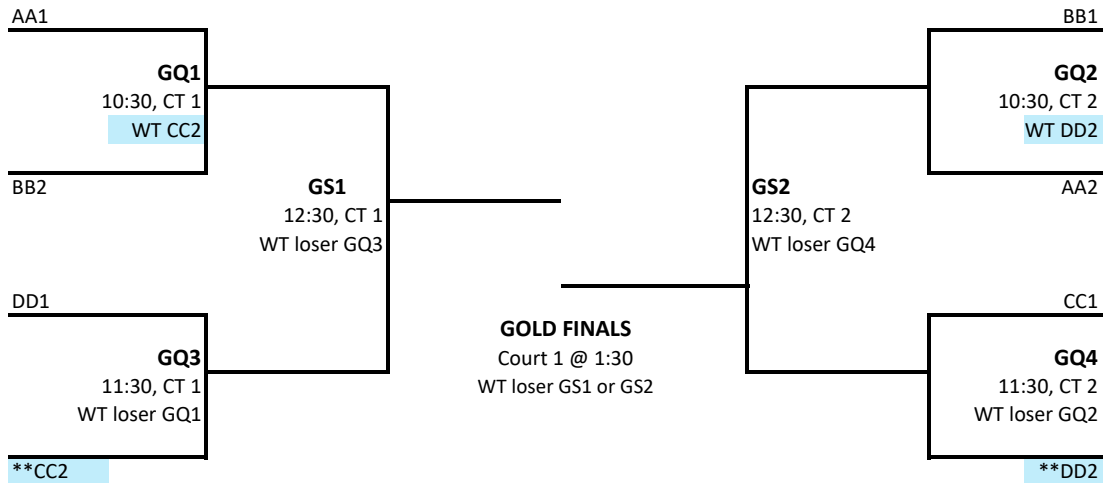

2018 GREAT NOREASTER 14s PLAYOFFS

Work Team (WT) rules: All losing teams are expected to stay and work on the same court unless otherwise noted. If two teams are available to work, see the site tournament director for clarification. Do not leave until you have checked your work team obligations.

WT = WORK TEAM

**WORK BEFORE PLAY

Gold Division, Courts 1 & 2 Mekeel Christian Academy

WT = WORK TEAM

**WORK BEFORE PLAY

Silver Division, Courts 3 & 4 SCHENECTADY HS

2018 GREAT NOREASTER 14s PLAYOFFS

Work Team (WT) rules: All losing teams are expected to stay and work on the same court unless otherwise noted. If two teams are available to work, see the site tournament director for clarification. Do not leave until you have checked your work team obligations.

WT = Work Team

**** WORK BEFORE PLAY**

Bronze Division, Courts 5 & 6 Schenectady HS & Schenectady YMCA

WT = Work Team

**** WORK BEFORE PLAY**

Diamond Division, Courts 6 & 7 Schenectady YMCA

2018 GREAT NOREASTER 15s PLAYOFFS