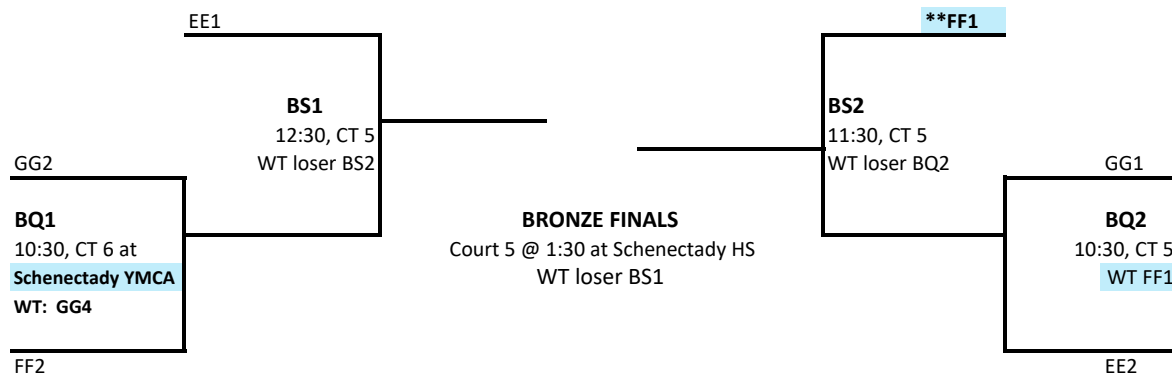

WT = WORK TEAM

**WORK BEFORE PLAY

Gold Division, Courts 1 & 2 Mekeel Christian Academy

WT = WORK TEAM

**WORK BEFORE PLAY

Silver Division, Courts 3 & 4 SCHENECTADY HS

2018 GREAT NOREASTER 14s PLAYOFFS

Work Team (WT) rules: All losing teams are expected to stay and work on the same court unless otherwise noted. If two teams are available to work, see the site tournament director for clarification. Do not leave until you have checked your work team obligations.

WT = Work Team

**** WORK BEFORE PLAY**

Bronze Division, Courts 5 & 6 Schenectady HS & Schenectady YMCA

WT = Work Team

**** WORK BEFORE PLAY**

Diamond Division, Courts 6 & 7 Schenectady YMCA

2018 GREAT NOREASTER 15s PLAYOFFS