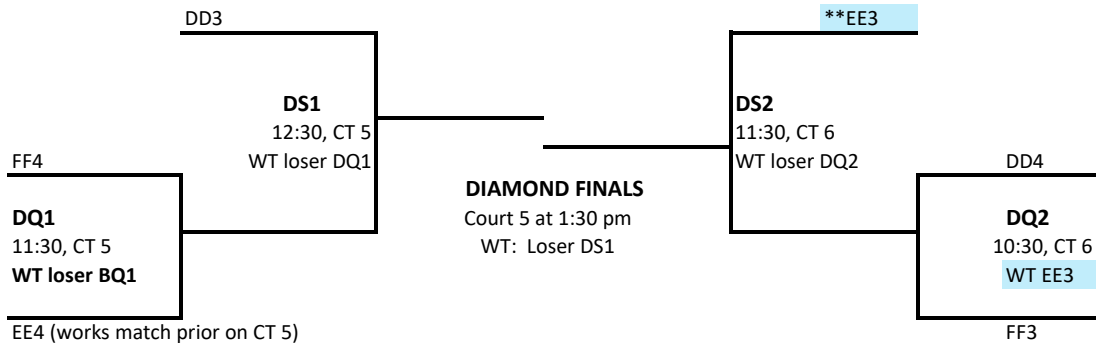

Diamond Division, Courts 5 & 6 Gavin Park

WT = WORK TEAM

**WORK BEFORE PLAY