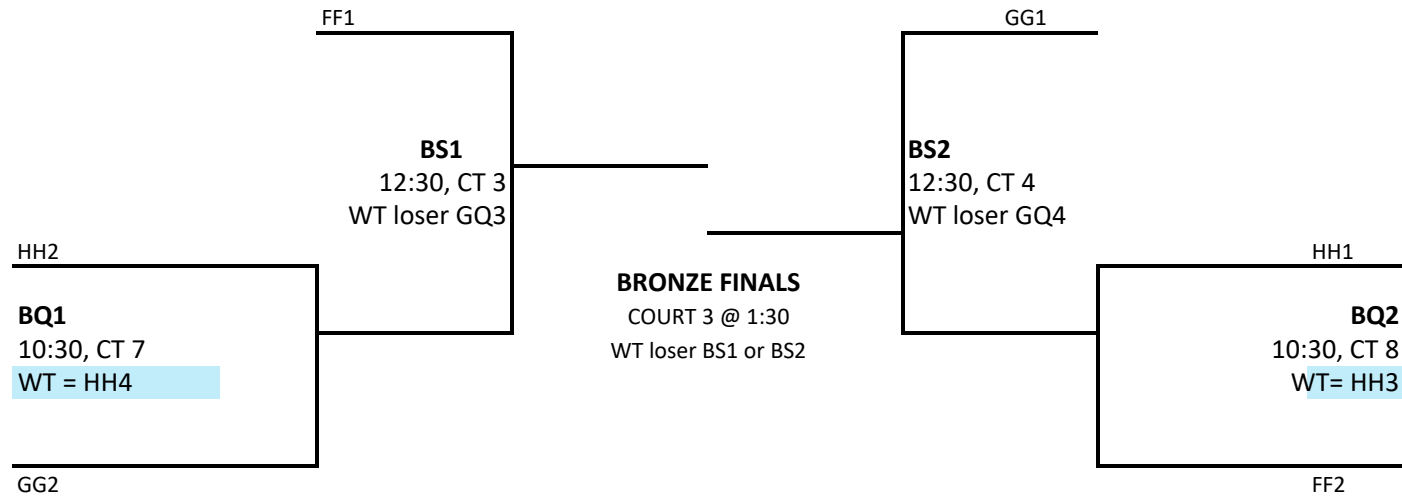

**18s Gold Division
Courts 1, 2, 3 & 4**

WT = WORK TEAM

****WORK BEFORE PLAY**

loser GQ3 works match BS1, CT 3

loser GQ4 works match BS2, CT 4

2018 GREAT NOREASTER 18s PLAYOFFS

Work Team (WT) rules: All losing teams are expected to stay and work on the same court unless otherwise noted. If two teams are available to work, see the site tournament director for clarification. Do not leave until you have checked your work team obligations.

18s Silver Division Courts 3,4,5 & 6

WT = WORK TEAM

**WORK BEFORE PLAY

losers work next match same court

2018 GREAT NOREASTER 18s PLAYOFFS

Work Team (WT) rules: All losing teams are expected to stay and work on the same court unless otherwise noted. If two teams are available to work, see the site tournament director for clarification. Do not leave until you have checked your work team obligations.

**18s Bronze Division
Courts 3,4,7 & 8**

WT = WORK TEAM

****WORK BEFORE PLAY**

BQ1 loser works next match CT 7

BQ2 loser works next match CT 8

2018 GREAT NOREASTER 18s PLAYOFFS

Work Team (WT) rules: All losing teams are expected to stay and work on the same court unless otherwise noted. If two teams are available to work, see the site tournament director for clarification. Do not leave until you have checked your work team obligations.

18s Diamond Division Courts 7 & 8

WT = WORK TEAM

****WORK BEFORE PLAY**