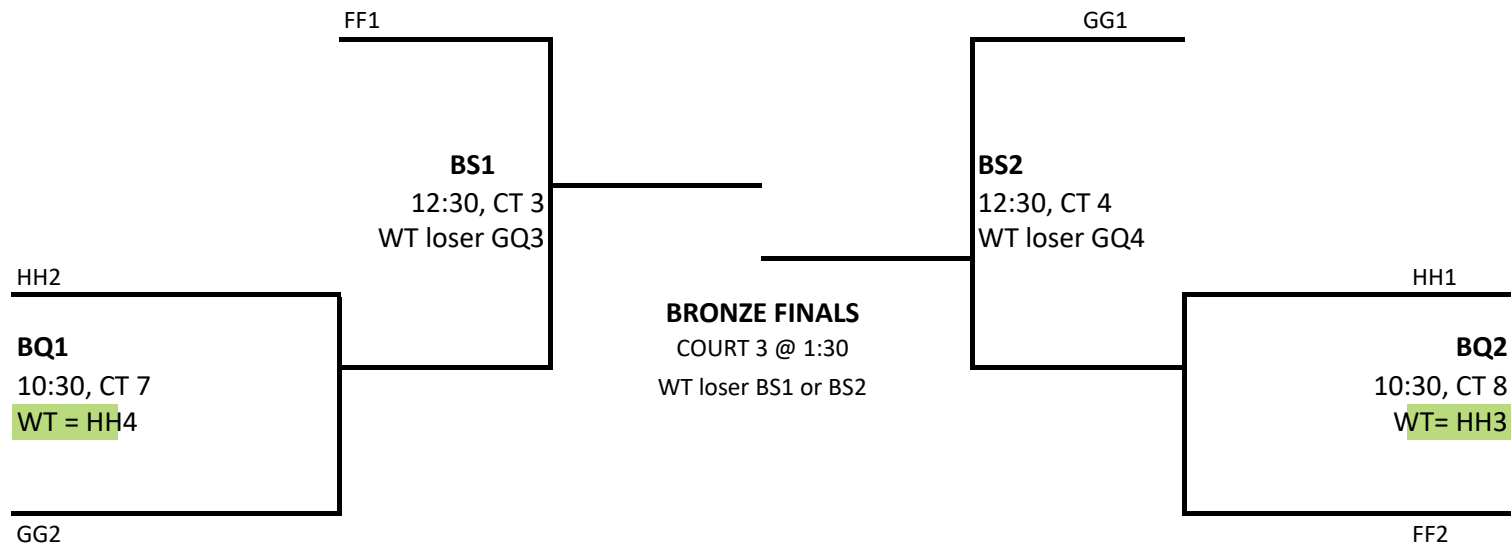

2018 GREAT NOREASTER 17s PLAYOFFS

Work Team (WT) rules: All losing teams are expected to stay and work on the same court unless otherwise noted. If two teams are available to work, see the site tournament director for clarification. Do not leave until you have checked your work team obligations.

17s Bronze Division Courts 3,4,7 & 8

WT = WORK TEAM

**WORK BEFORE PLAY

BQ1 loser works next match CT 7

BQ2 loser works next match CT 8