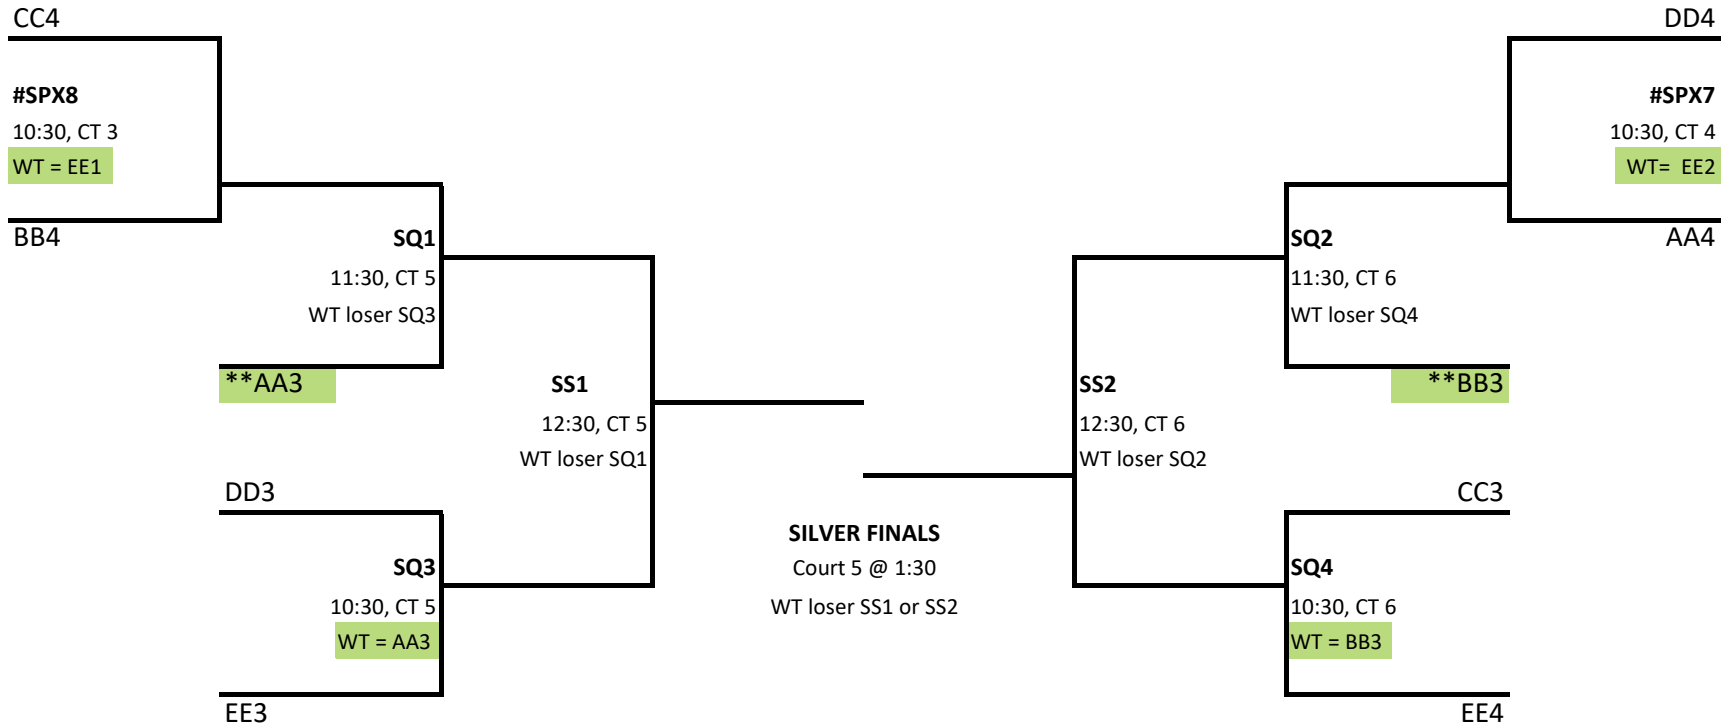

2018 GREAT NOREASTER 17s PLAYOFFS

Work Team (WT) rules: All losing teams are expected to stay and work on the same court unless otherwise noted. If two teams are available to work, see the site tournament director for clarification. Do not leave until you have checked your work team obligations.

**17s Silver Division
Courts 3,4,5 & 6**

WT = WORK TEAM

**WORK BEFORE PLAY

losers work next match same court