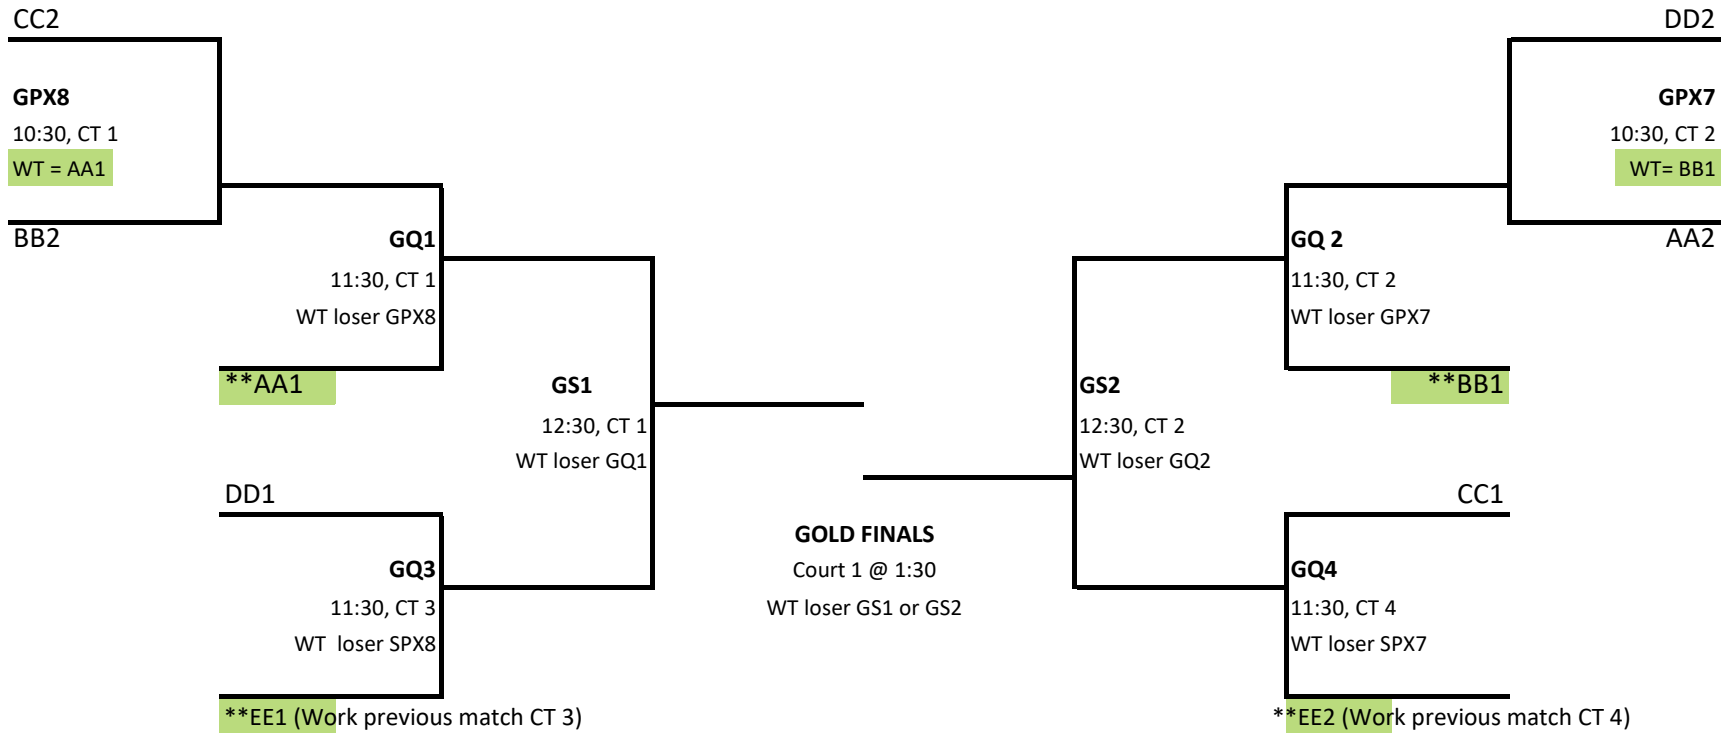

**16s Diamond Division  
Courts 9 & 10 @ Gavin Park**

WT = Work Team

**\*\*WORK BEFORE PLAY**

Note: Matches DQ1 & DQ2 are played at Skidmore, winners will travel to Gavin Park, losers will stay to work next match

**17s Gold Division**  
**Courts 1, 2, 3 & 4**

WT = WORK TEAM

**\*\*WORK BEFORE PLAY**

loser GQ3 works match BS1, CT 3

loser GQ4 works match BS2, CT 4