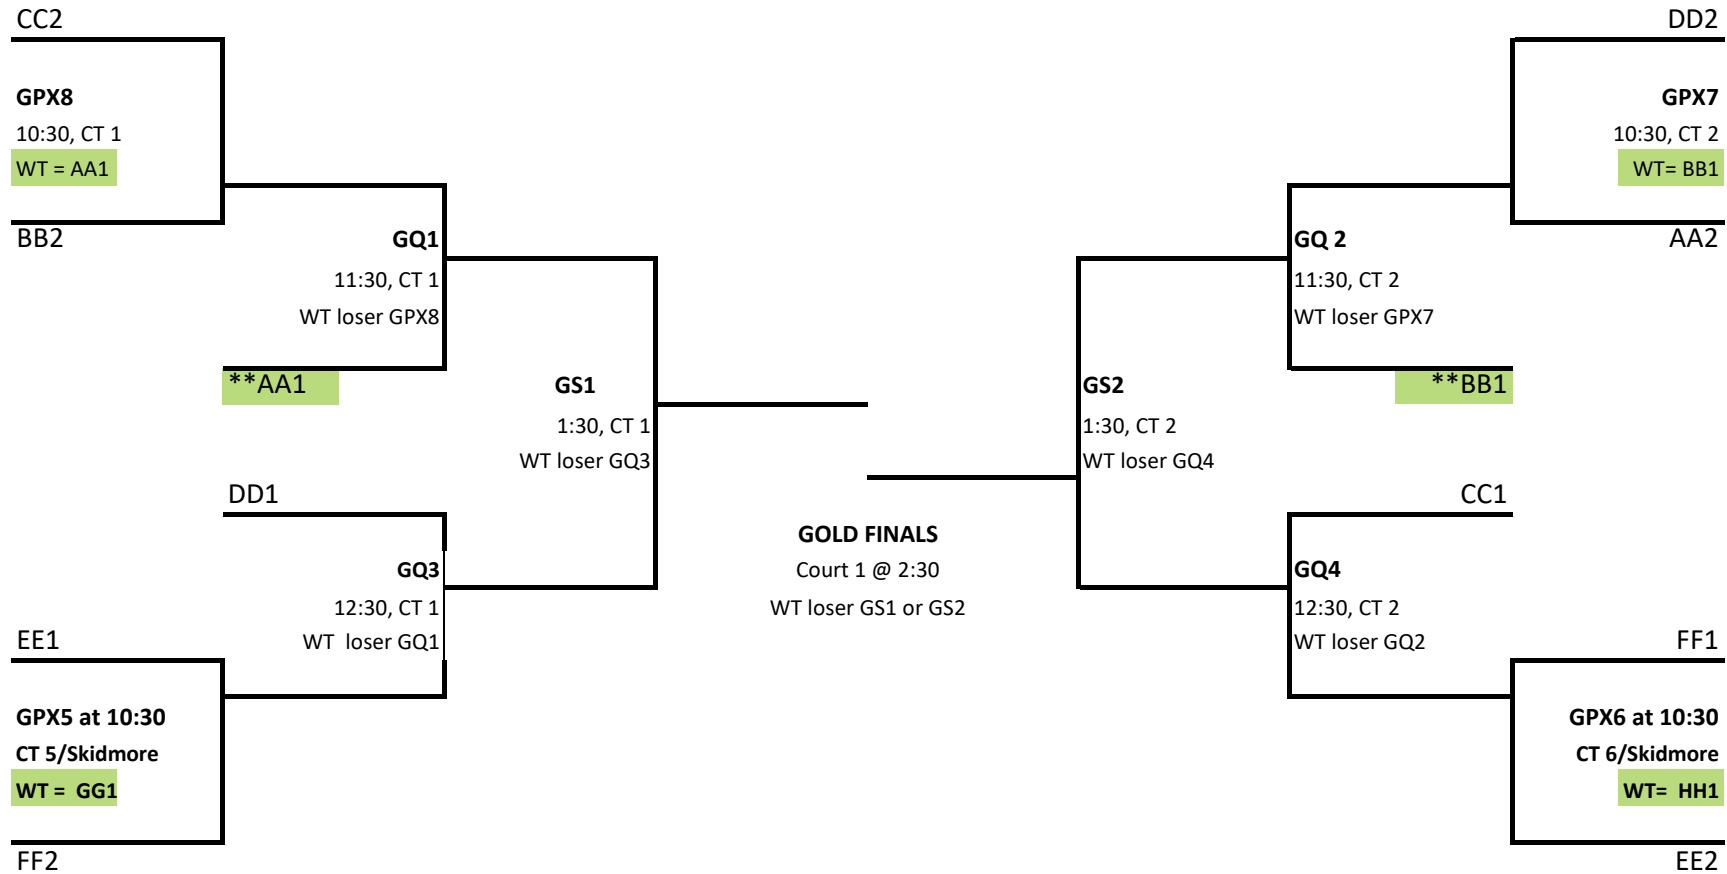

## 2018 Great Nor'easter 12s Playoffs

Note: Playoff matches are match play: best of 3, third set to 15 if needed

GREAT NOREASTER 2018

16's ROUND ONE

POOL I: COURT 9 GAVIN PARK				Matches won	Matches lost	Finish	Round 2 placement
1	Whirlwind 16 Travel						1st to pool CC
2	Sacandaga VBC 16						2nd to pool FF
3	Team LVC 16-1						3rd to pool HH
4	Arctic Blaze 16						4th to pool GG
Day/Time	Sat., 8 am	Sat., 8:45 am	Sat., ASAP	Sat., ASAP	Sat., ASAP	Sat., ASAP	
Match (work)	1 v 3 (2)	2 v 4 (1)	1 v 4 (3)	2 v 3 (1)	3 v 4 (2)	1 v 2 (4)	
Score set 1							
score set 2							
score set 3							

## 2018 GREAT NOREASTER 16s PLAYOFFS

Work Team (WT) rules: All losing teams are expected to stay and work on the same court unless otherwise noted. If two teams are available to work, see the site tournament director for clarification. Do not leave until you have checked your work team obligations.

**16s Gold Division**  
**Courts 1 & 2 @ Saratoga Recreation Center**

WT = WORK TEAM

**\*\*WORK BEFORE PLAY**

Note: Matches GPX5 & GPX6 are played at Skidmore, winners will travel to Saratoga Recreation, losers will stay to work