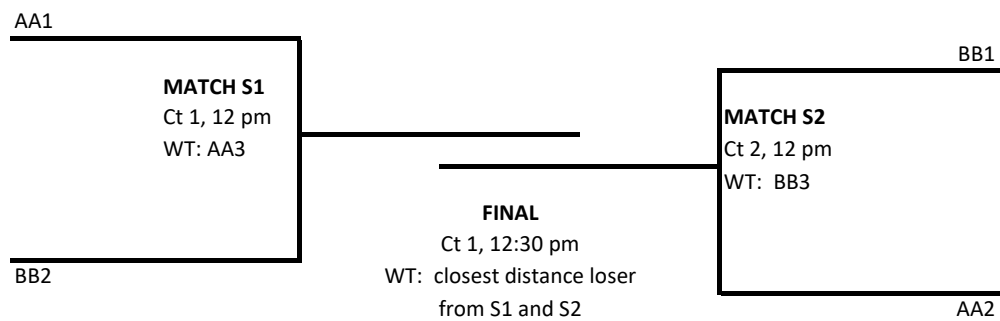

2018 Great Nor'easter 12s Playoffs

Note: Playoff matches are match play: best of 3, third set to 15 if needed