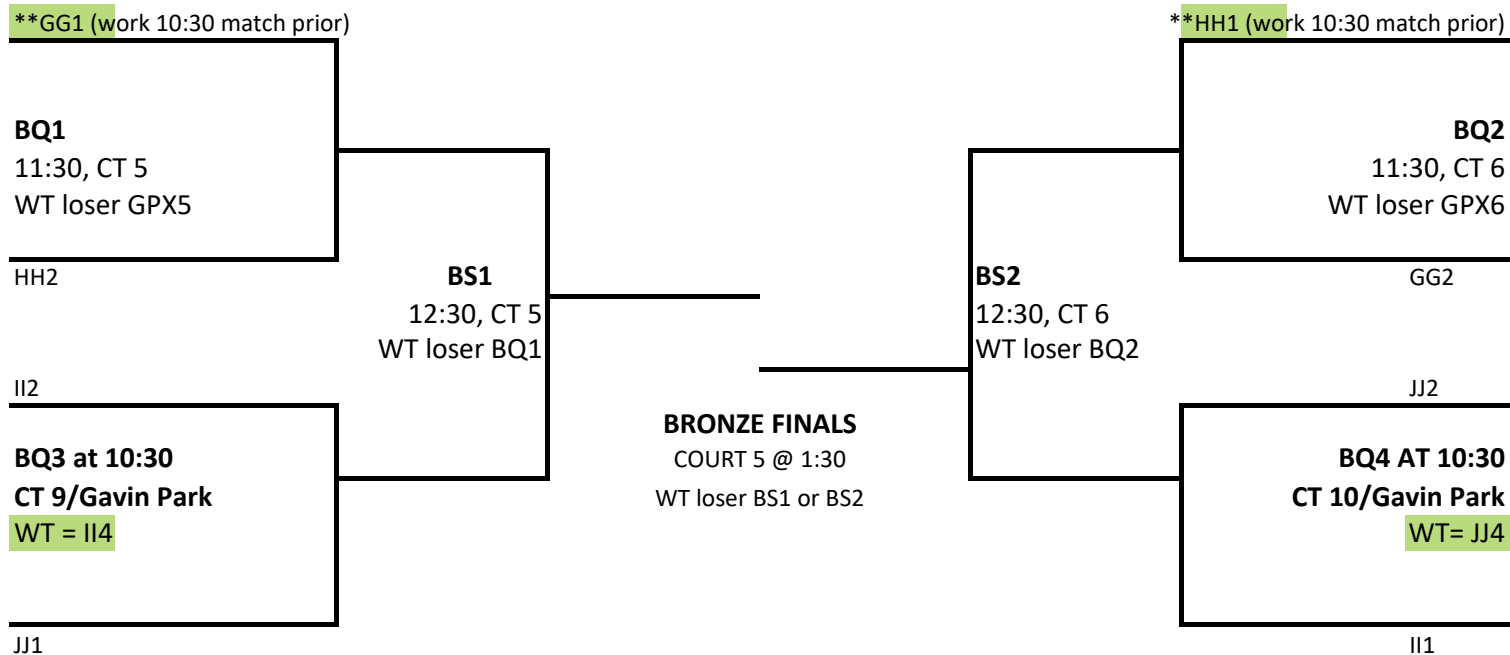

2018 GREAT NOREASTER 16s PLAYOFFS

Work Team (WT) rules: All losing teams are expected to stay and work on the same court unless otherwise noted. If two teams are available to work, see the site tournament director for clarification. Do not leave until you have checked your work team obligations.

**16s Bronze Division
Courts 5 & 6 @ Skidmore College**

Note: Matches BQ3 & BQ4 are played at Gavin Park, winners will travel to Skidmore College, losers will stay to work next match

WT = WORK TEAM

**WORK BEFORE PLAY

loser BQ3 works DQ3 CT 9

loser BQ4 works DQ4 CT 10