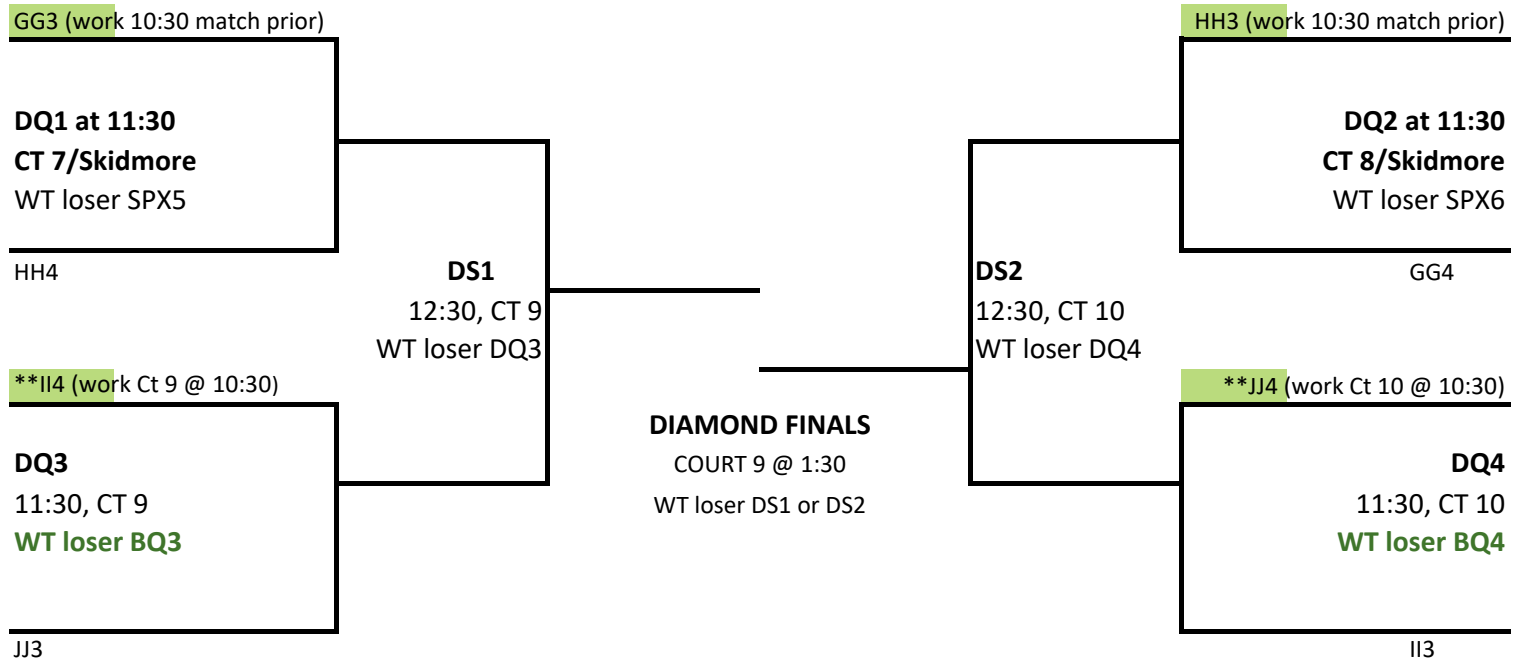

## 2018 GREAT NOREASTER 16s PLAYOFFS

Work Team (WT) rules: All losing teams are expected to stay and work on the same court unless otherwise noted. If two teams are available to work, see the site tournament director for clarification. Do not leave until you have checked your work team obligations.

**16s Diamond Division  
Courts 9 & 10 @ Gavin Park**

WT = Work Team

**\*\*WORK BEFORE PLAY**

Note: Matches DQ1 & DQ2 are played at Skidmore, winners will travel to Gavin Park, losers will stay to work next match