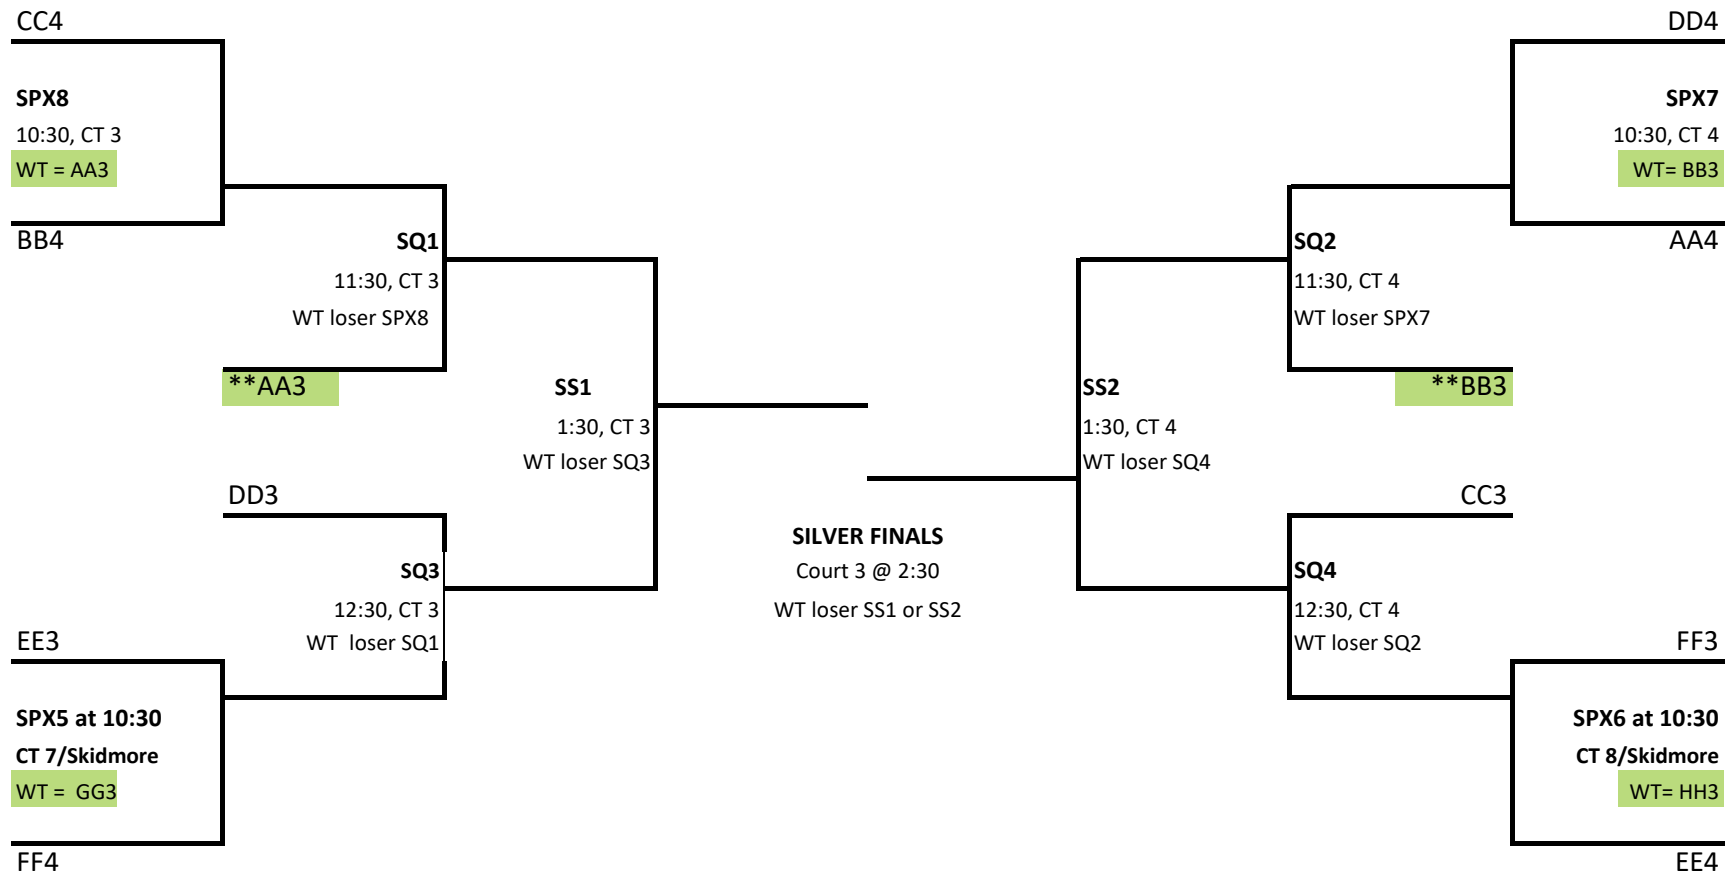

WT = WORK TEAM

**\*\*WORK BEFORE PLAY**

**16s Silver Division**  
**Courts 3 & 4 @ Saratoga Recreation Center**

Note: Matches SPX5 & SPX6 are played at Skidmore, winners will travel to Saratoga Recreation, losers stay to work next match